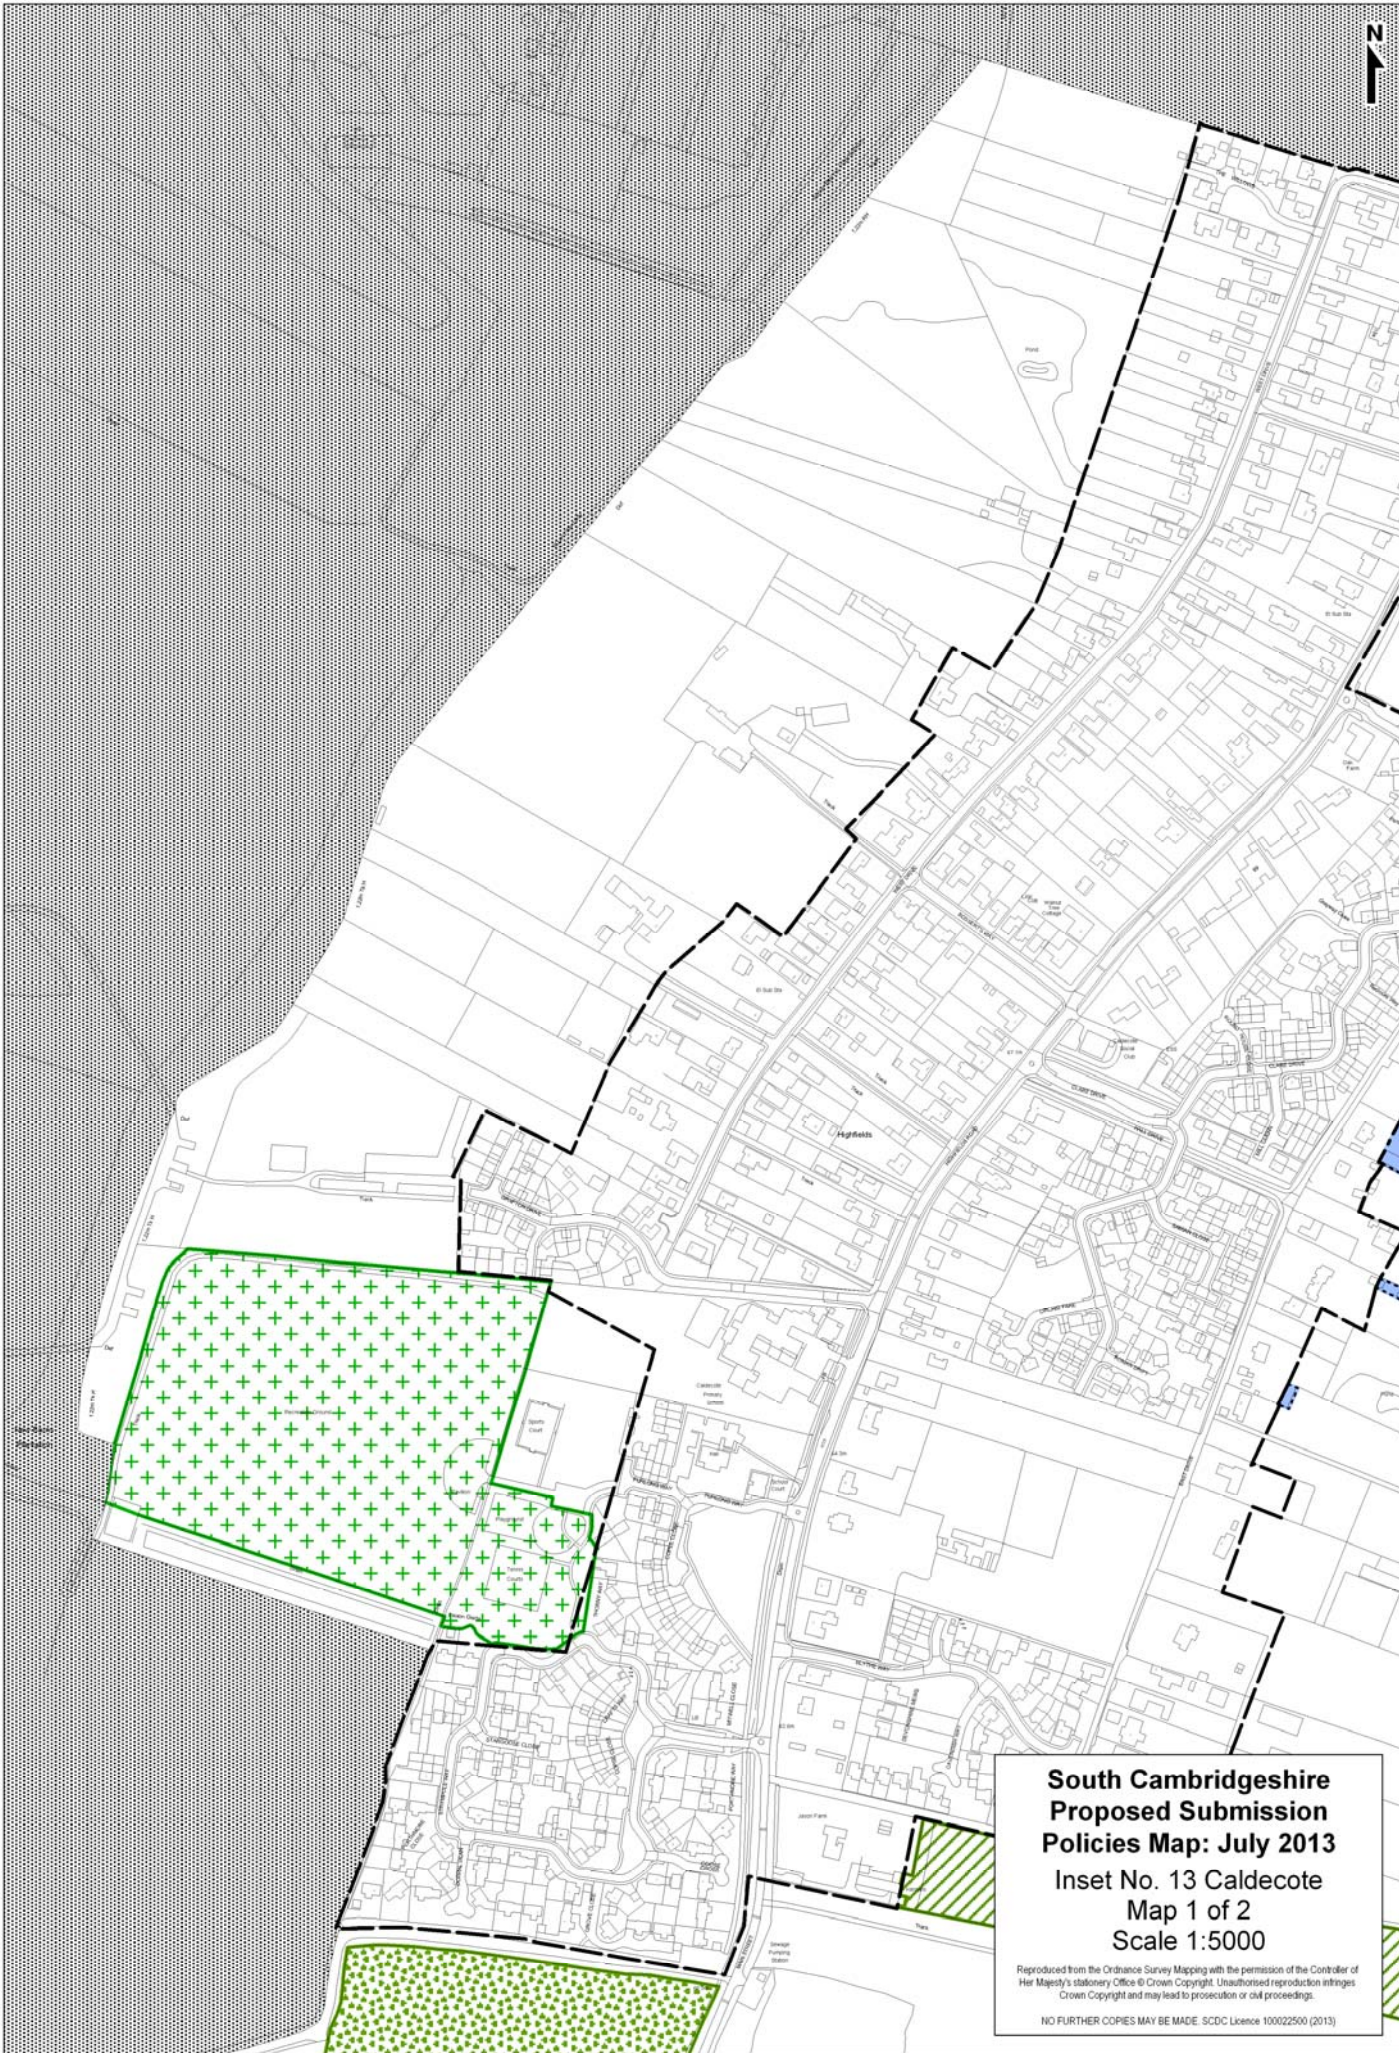

**South Cambridgeshire
Proposed Submission
Policies Map: July 2013**

**Inset No. 13 Caldecote
Map 1 of 2
Scale 1:5000**