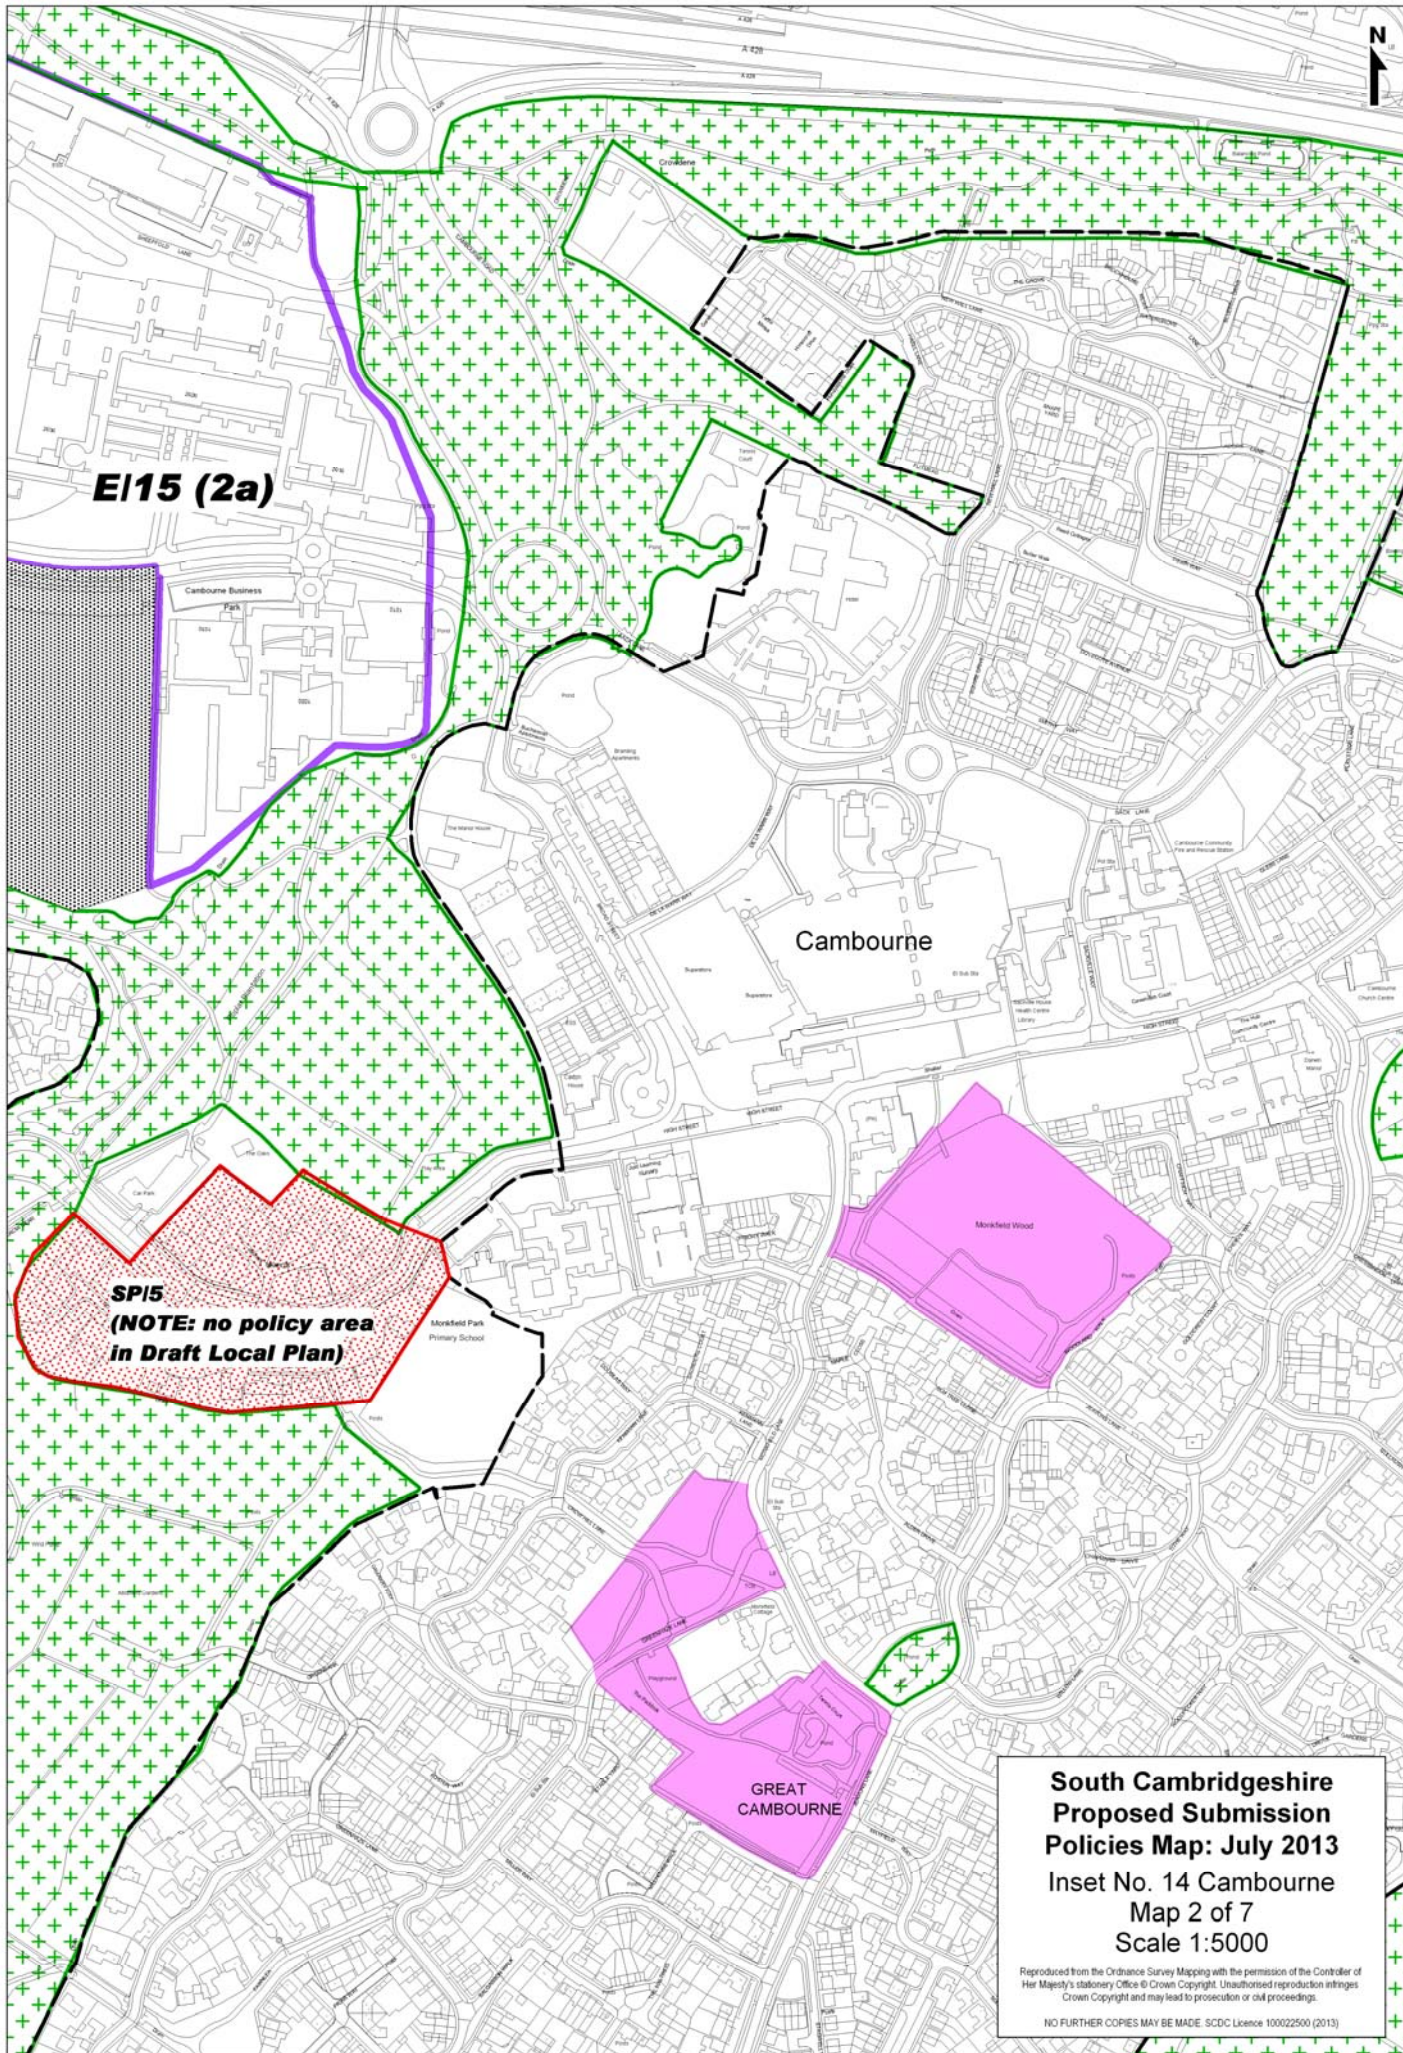

E15 (2a)

SP15
(NOTE: no policy area
in Draft Local Plan)

Cambourne

**South Cambridgeshire
Proposed Submission
Policies Map: July 2013**
Inset No. 14 Cambourne
Map 2 of 7
Scale 1:5000

Reproduced from the Ordnance Survey Mapping with the permission of the Controller of Her Majesty's Stationery Office © Crown Copyright. Unauthorised reproduction infringes Crown Copyright and may lead to prosecution or civil proceedings.

NO FURTHER COPIES MAY BE MADE. SCDC Licence 100022500 (2013)