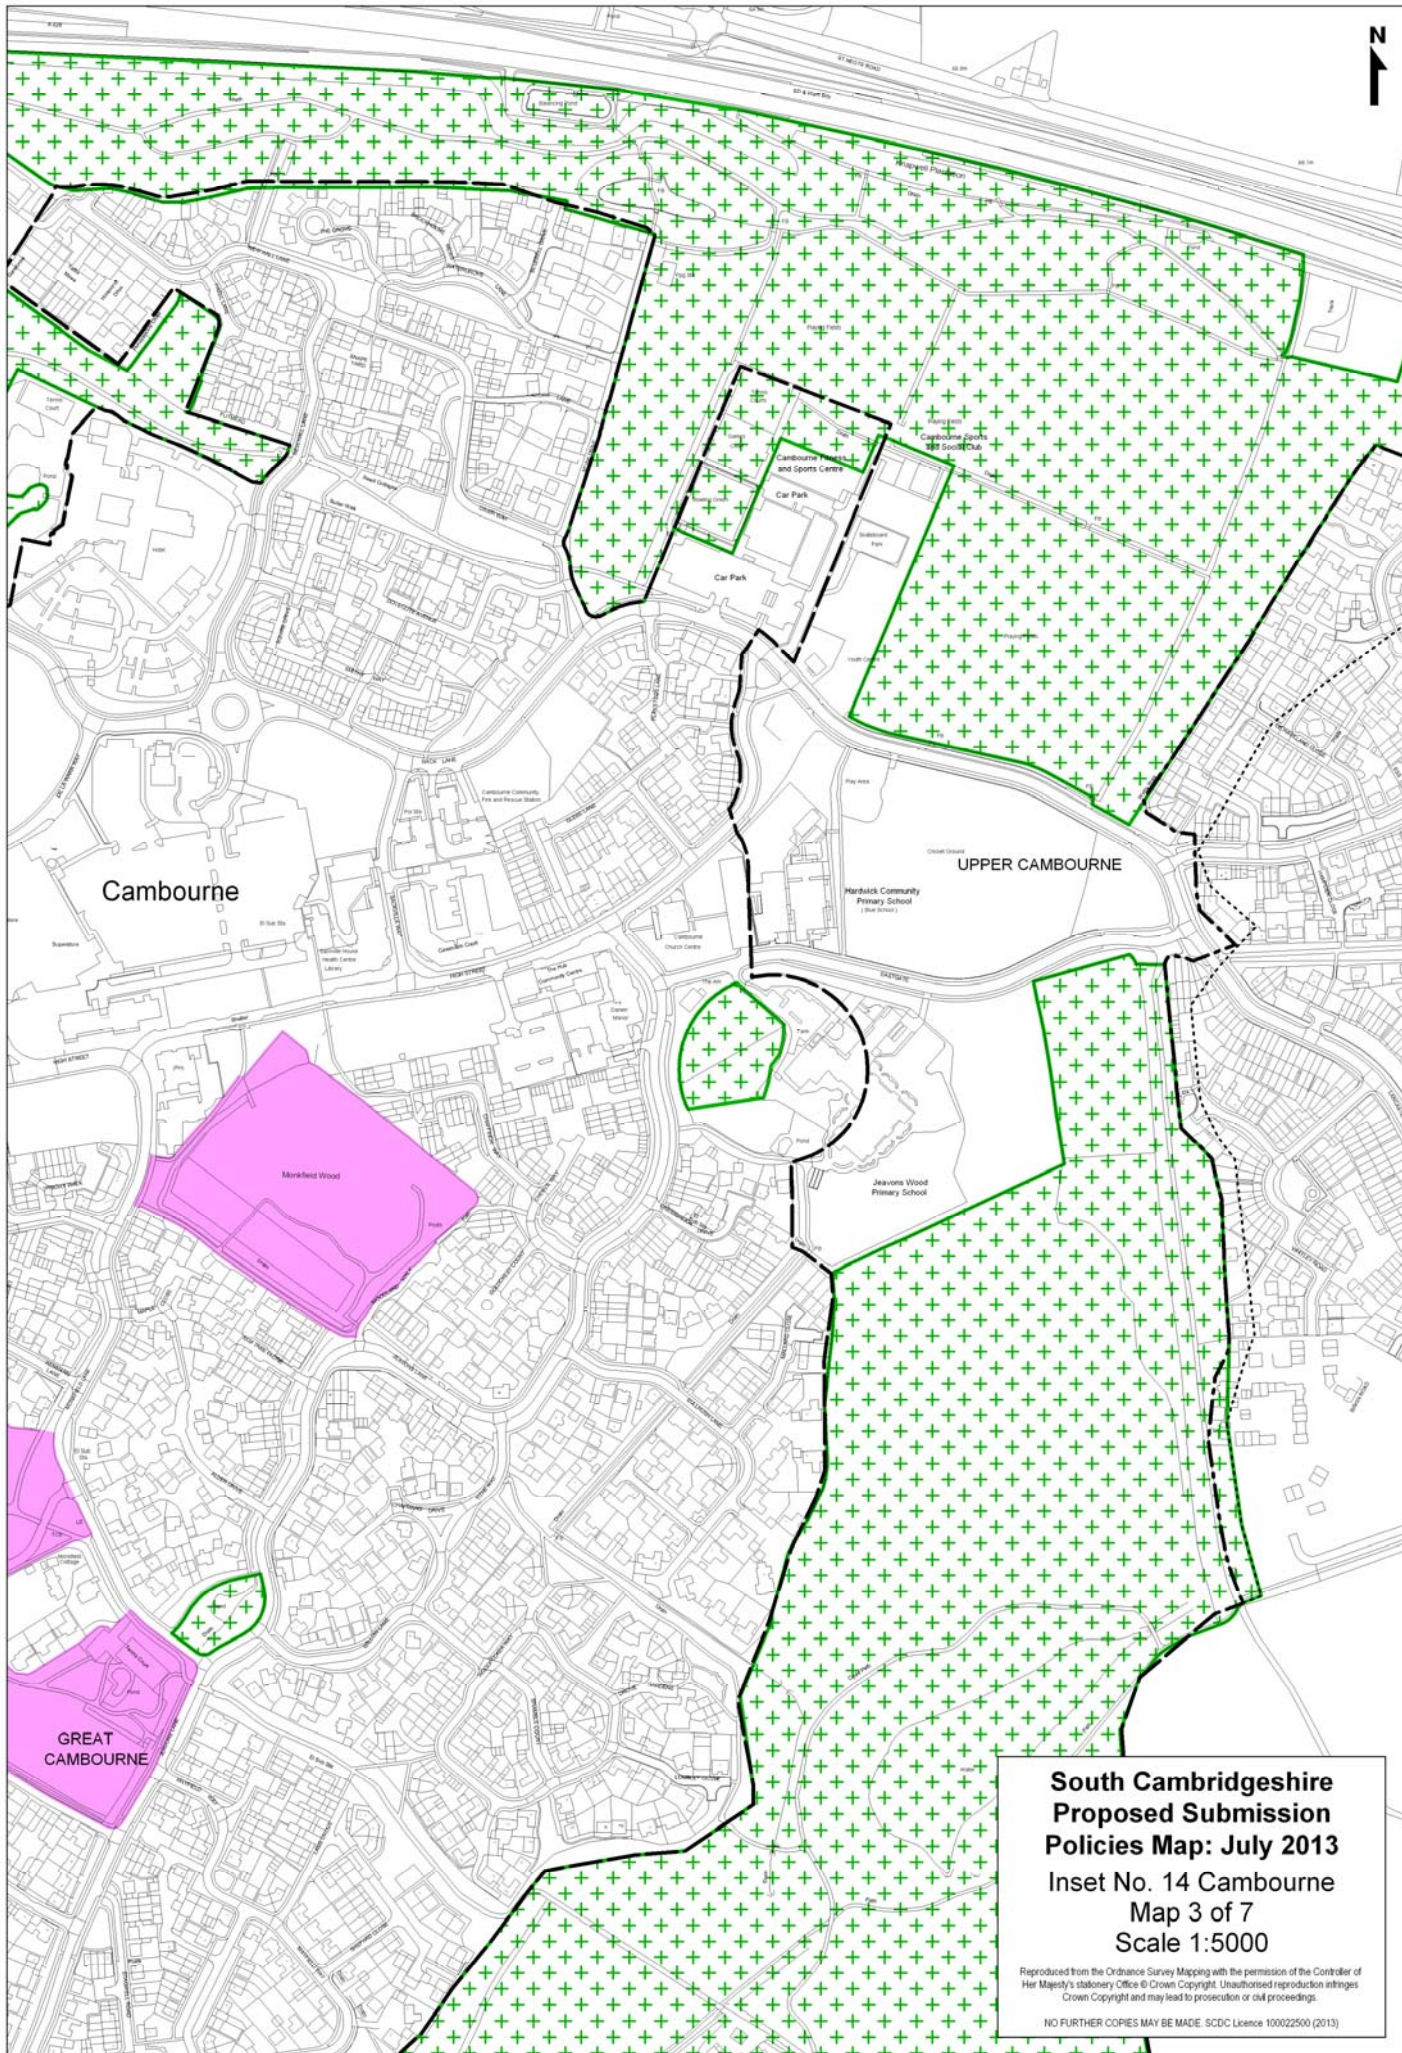

Cambourne

UPPER CAMBOURNE

Mirefield Wood

GREAT CAMBOURNE

**South Cambridgeshire
Proposed Submission
Policies Map: July 2013**
Inset No. 14 Cambourne
Map 3 of 7
Scale 1:5000