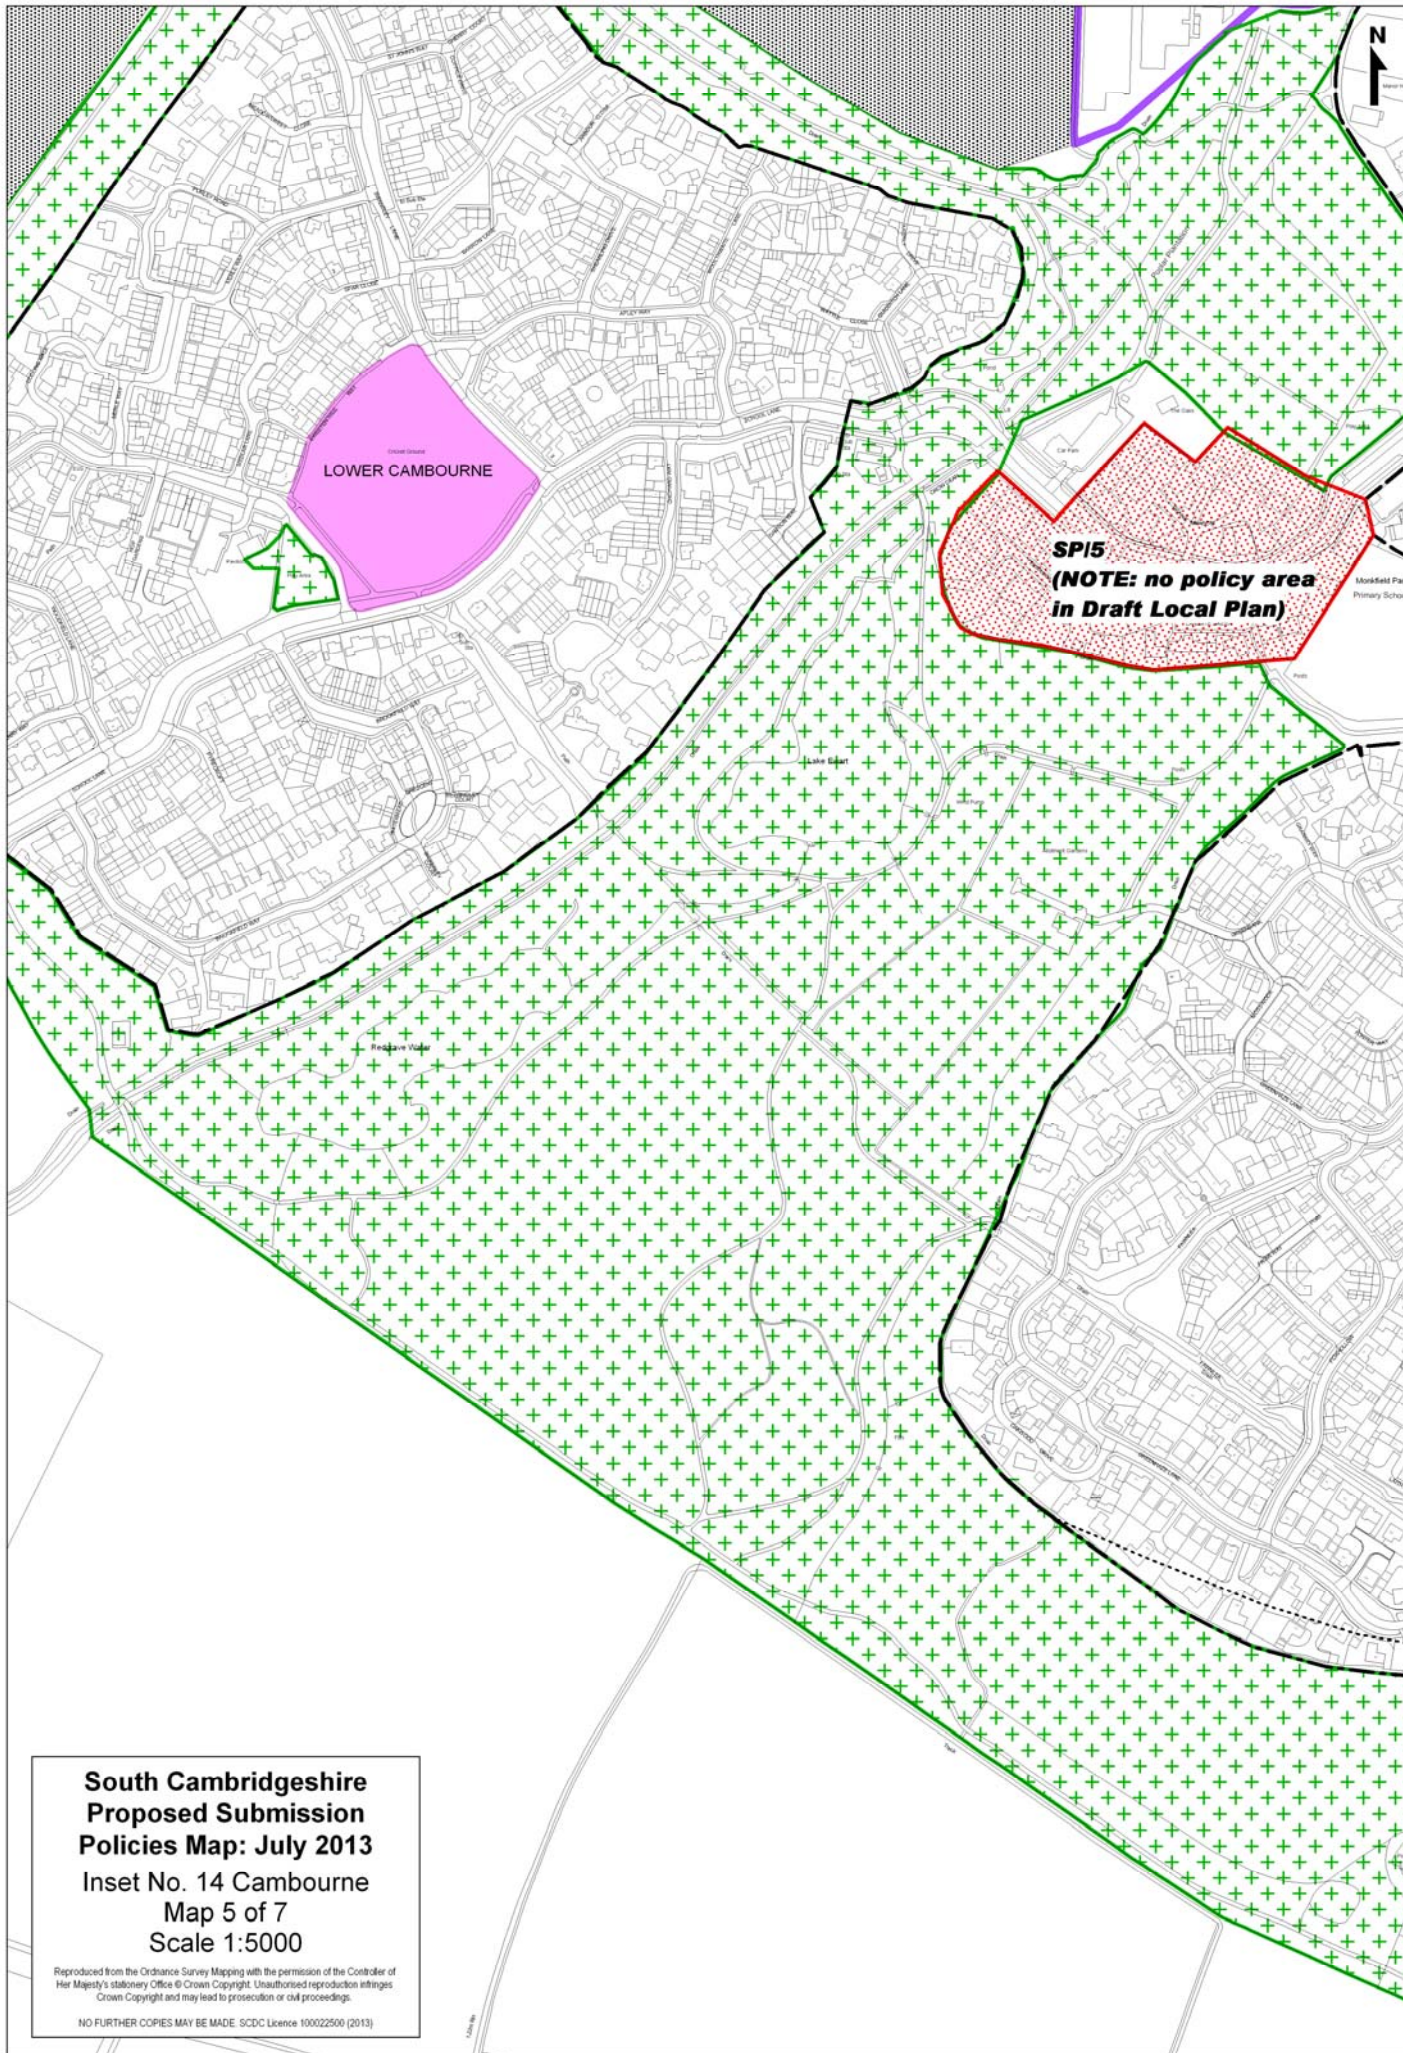

**South Cambridgeshire
Proposed Submission
Policies Map: July 2013**
Inset No. 14 Cambourne
Map 5 of 7
Scale 1:5000